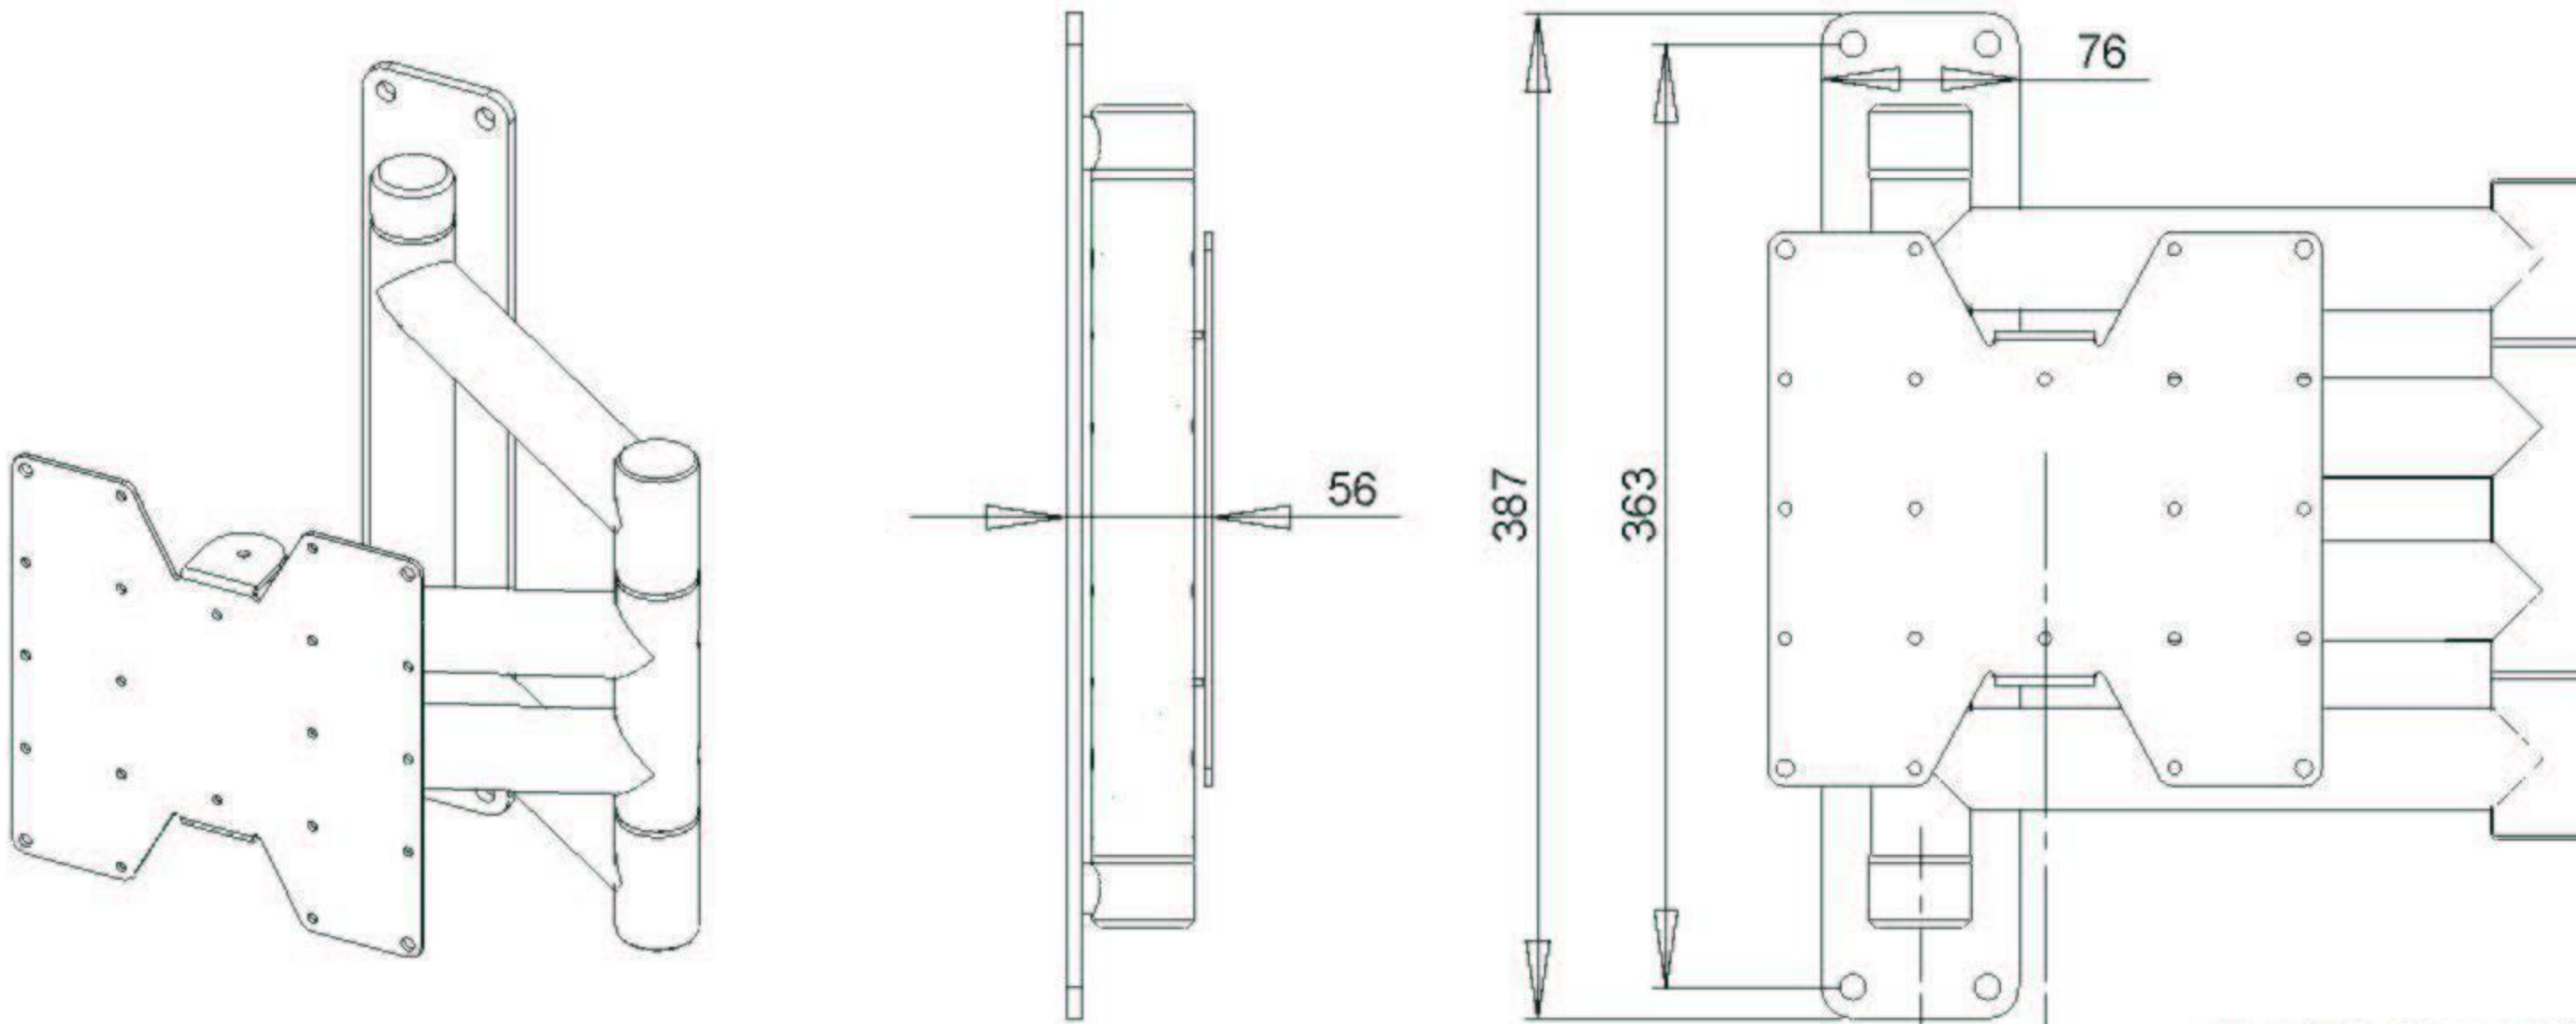

STEEL LCD/PLASMA - SUPPORTS 24" TO 32"
(CXFSHBL200)

Centre of mounting plate is offset from wall plate by 48mm.

VESA plate shown

All VESA patterns supported.

- 100 x 100
- 100 x 200
- 200 x 200

NOTES

All fixings supplied