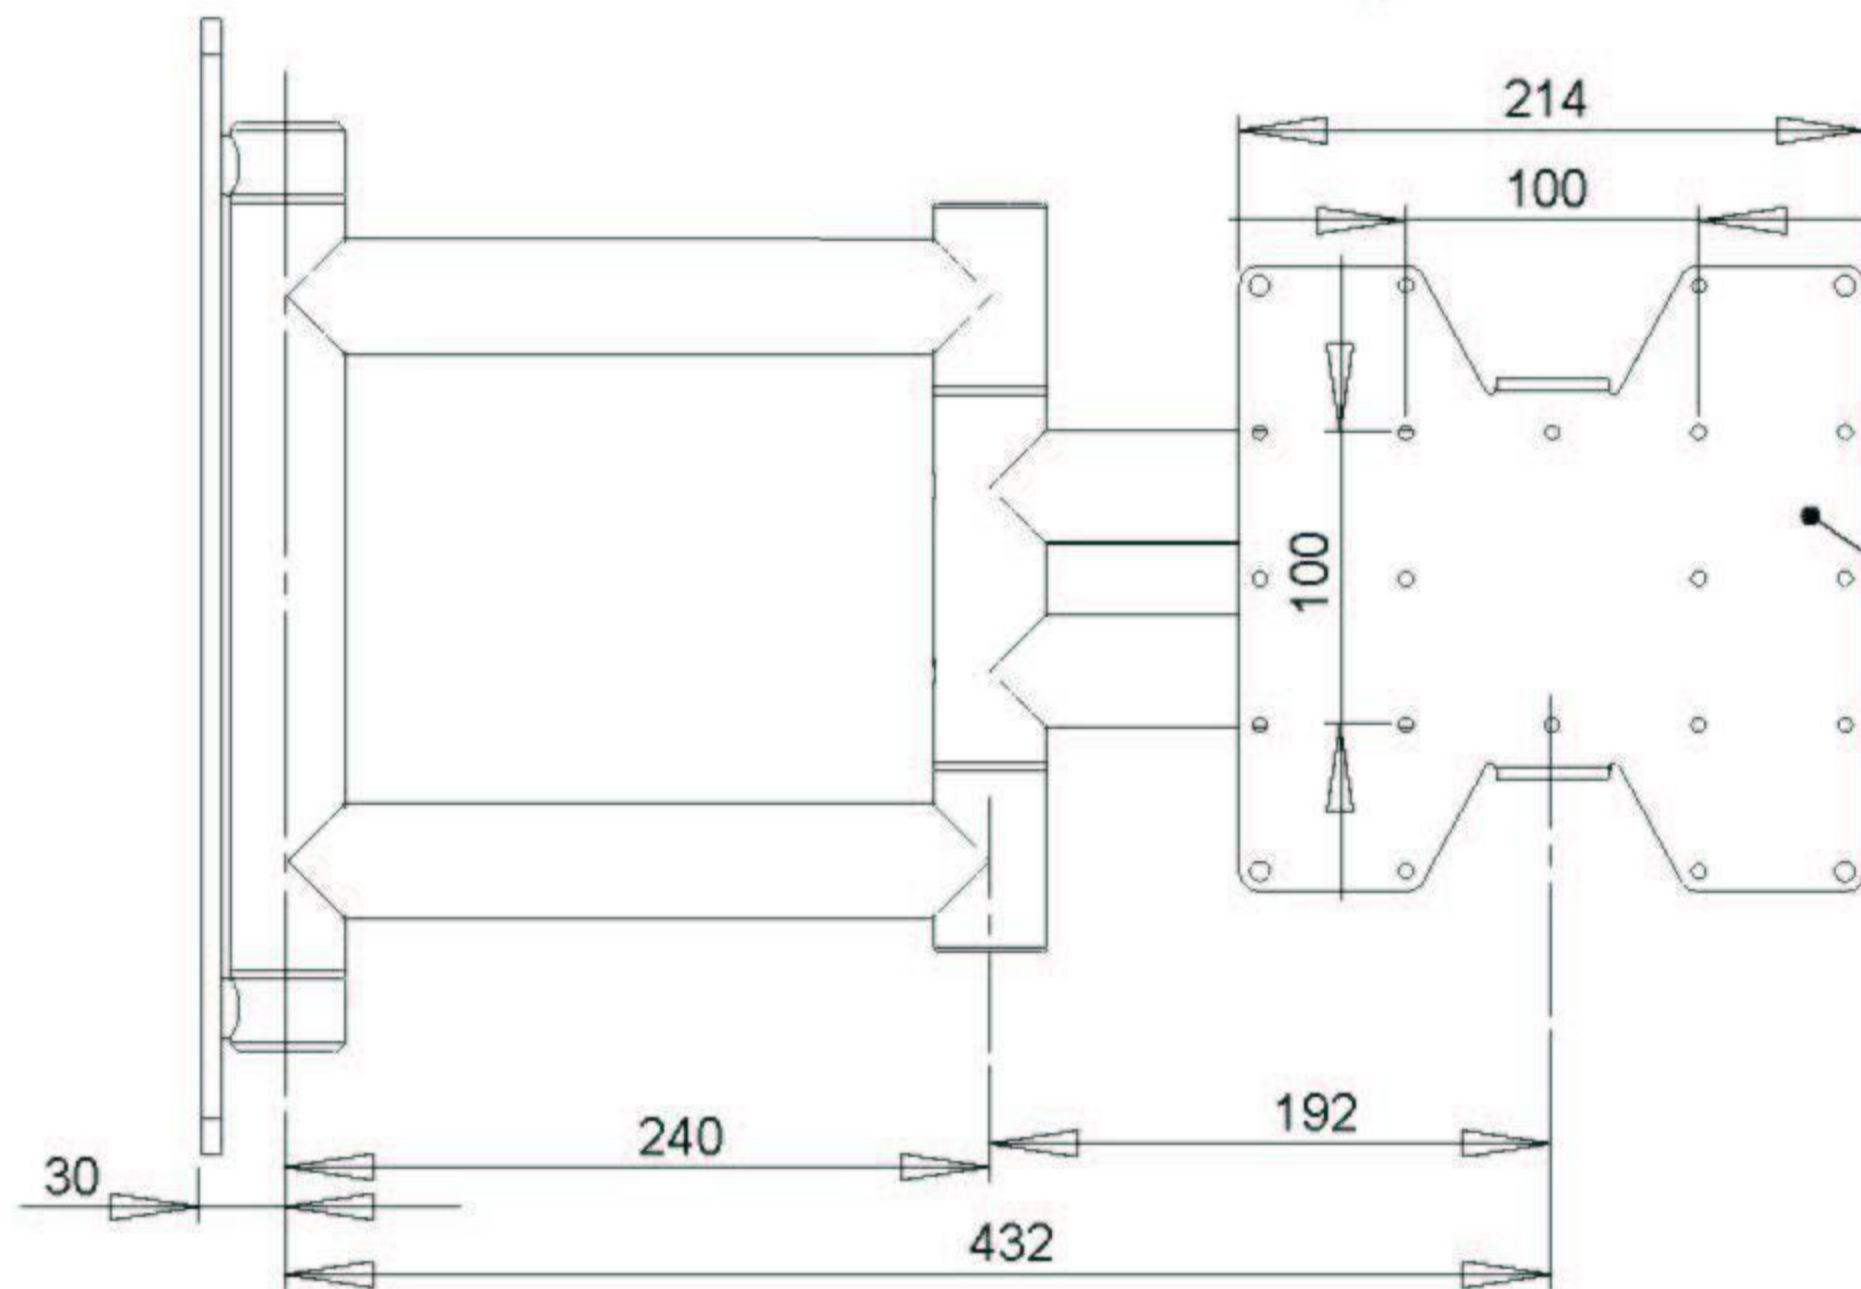

STEEL LCD/PLASMA - SUPPORTS 24" TO 32"
(CXFSHBL200)

Centre of mounting plate is offset from wall plate by 48mm.

VESA plate shown

All VESA patterns supported.

- 100 x 100
- 100 x 200
- 200 x 200

NOTES

All fixings supplied